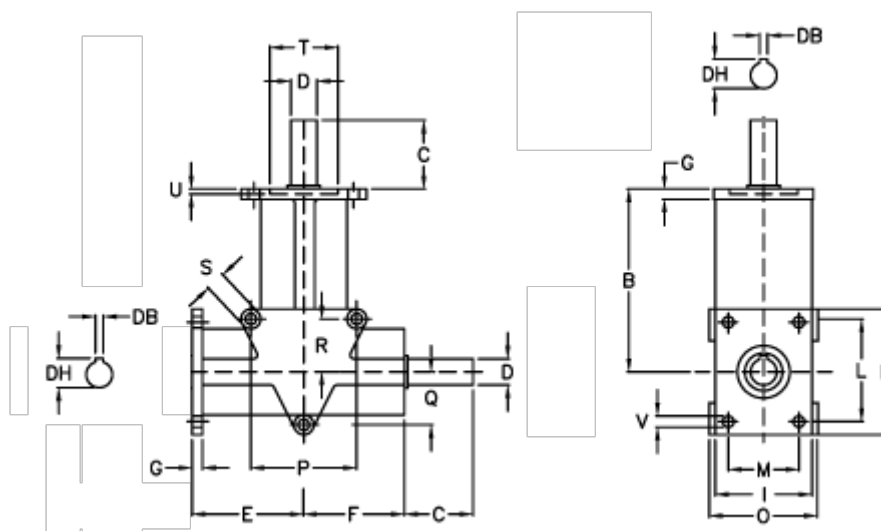

Article number: 2944015002200

Description: Bevel gear RAN 15SB i=2

## Measures

B	= 90	G = 7	Q	= 24
C	= 35	H = 66	R	= 24
DB	= 5	I = 50	S	= 8.3
Description	= RAN 15	L = 52	T H7	= 35
DH	= 17	M = 36	U	= 3.5
D h6	= 15	N = 6.2	V	= 6.2
E	= 52	O = 52	Weight (kg)	= 1.0
F	= 37	P = 48		